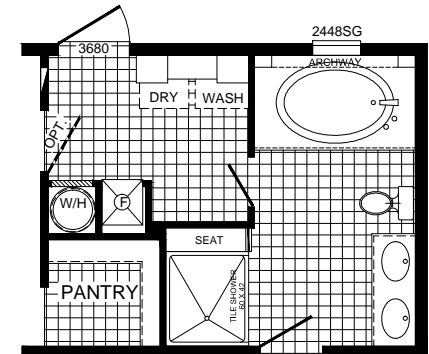

Camden

DORMERS SHOWN ARE OPTIONAL.

OPTIONAL 60" CERAMIC TILE SHOWER LAYOUT

P-2563F

3-BEDROOM / 2-BATH

28 x 60 - Approx. 1456 Sq. Ft.

Date: 8-27-2012

* All room dimensions include closets and square footage figures are approximate.

* Transom windows are available on optional 9'-0" sidewall houses only.