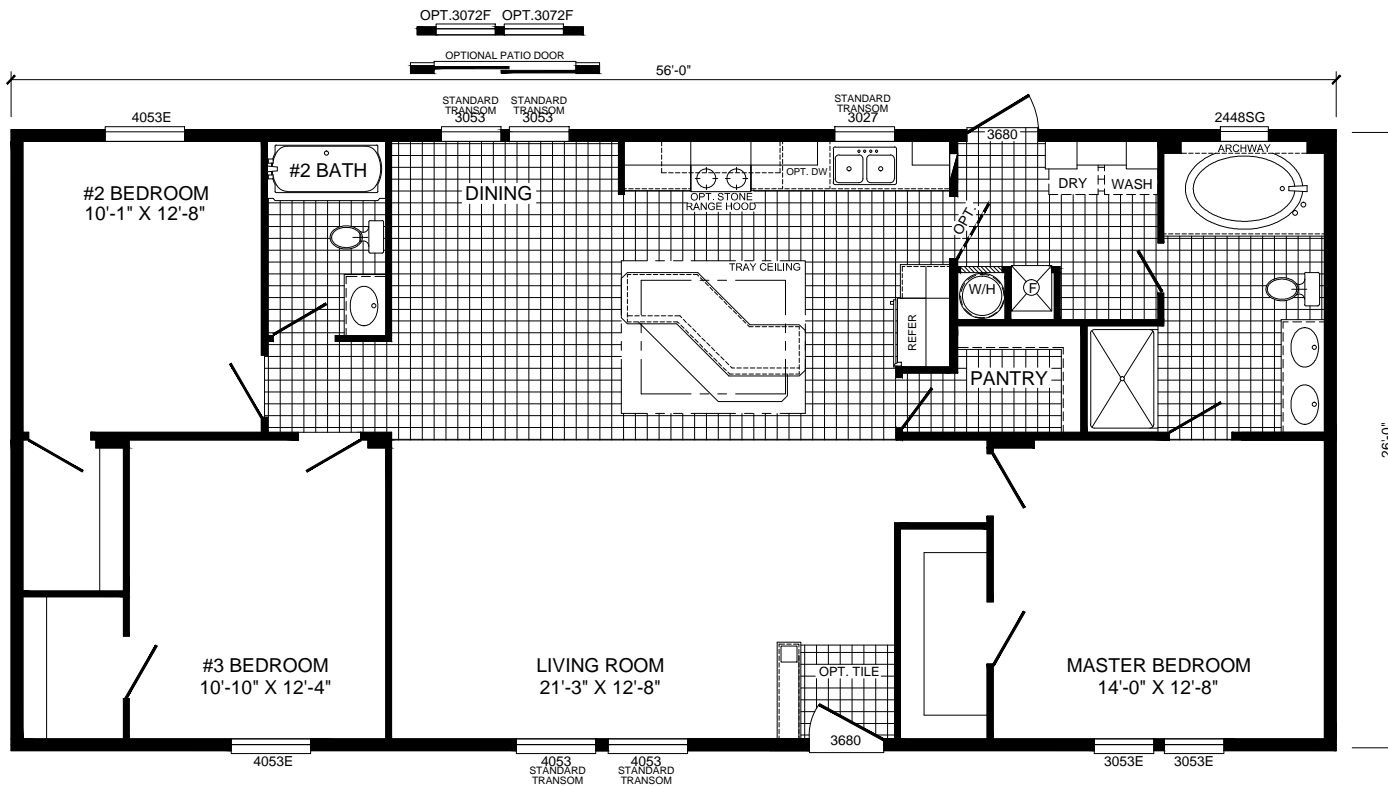

Camden

DORMERS SHOWN ARE OPTIONAL.

OPTIONAL 60" CERAMIC TILE SHOWER LAYOUT

P-2563F

3-BEDROOM / 2-BATH

28 x 60 - Approx. 1456 Sq. Ft.

Date: 8-27-2012

* All room dimensions include closets and square footage figures are approximate.

* Transom windows are available on optional 9'-0" sidewall houses only.