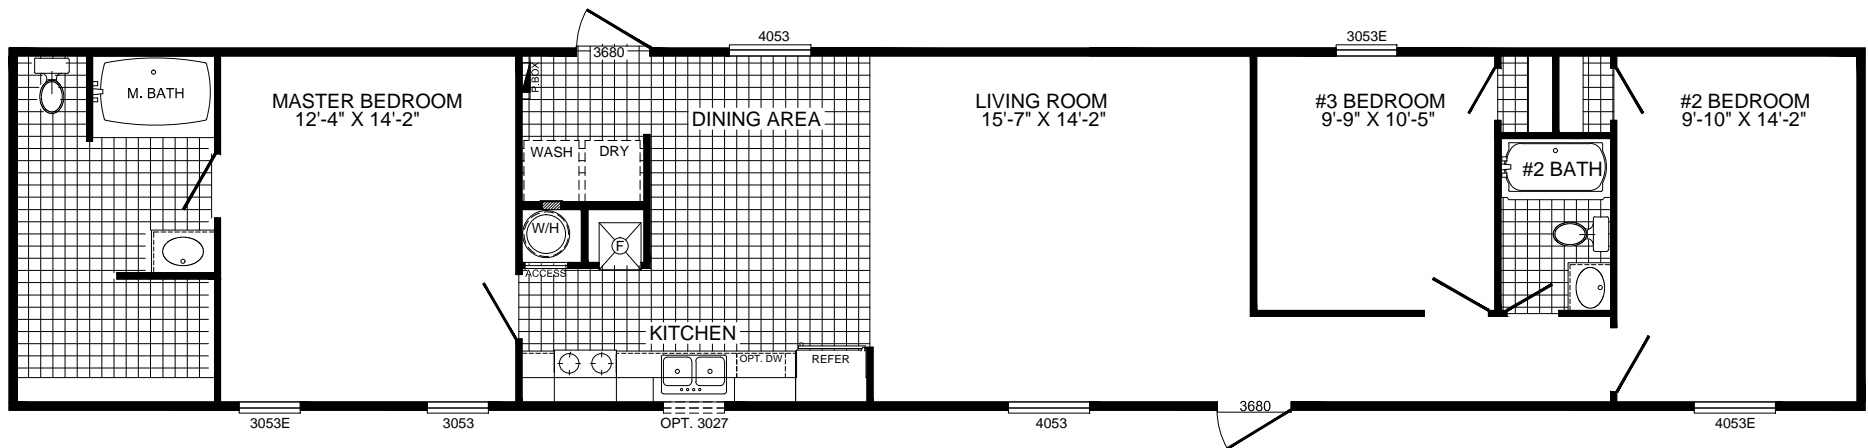

BOLT

L-5763I
3-BEDROOM / 2-BATH
16 X 80 - Approx. 1130 Sq. Ft.

Date: 8-8-2013

- * All room dimensions include closets and square footage figures are approximate.
- * Transom windows are available on optional 9'-0" sidewall houses only.
- * Available with Lineals or Shutters around windows.