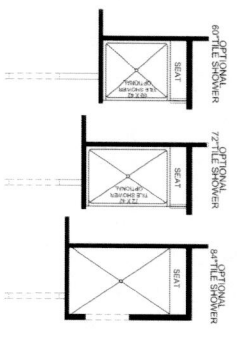

OPTIONAL EXTERIOR

HERITAGE

P-3643B
3-BEDROOM / 2-BATH
32 X 64 - Approx. 1888 Sq. Ft.
 Date: 2-23-2016
 * All room dimensions include closets and square footage figures are approximate.
 * Transom windows are available on optional 9'-0" sidewall houses only.