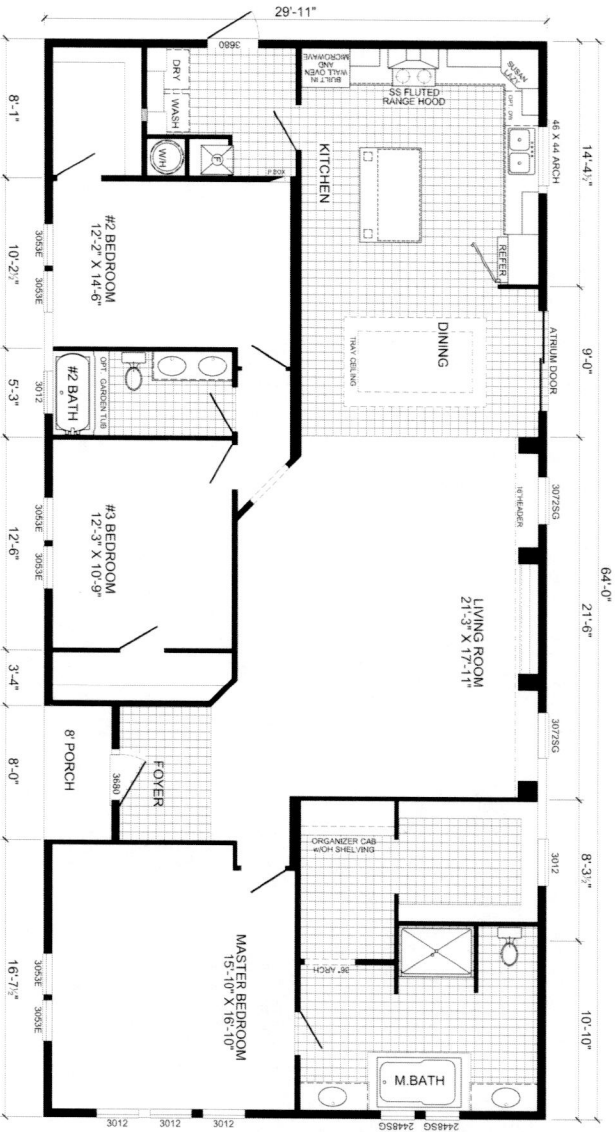

OPTIONAL EXTERIOR

HERITAGE

P-3643B
3-BEDROOM / 2-BATH
32 X 64 - Approx. 1888 Sq. Ft.
 Date: 2-23-2016
 * All room dimensions include closets and square footage figures are approximate.
 * Transom windows are available on optional 9'-0" sidewall houses only.