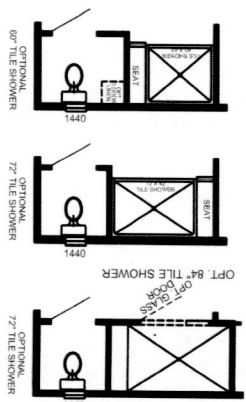

# OPTIONAL DELUXE EXTERIOR HAWTHORNE

**P-3764H**  
**4-BEDROOM / 2-BATH**  
**32 X 80 - Approx. 2254 Sq. Ft.**

8-22-2012  
 \* All room dimensions include closets and square footage figures are approximate.  
 \* Framing windows are available on optional 9'-0" sidewall houses only.  
 \* Siding shown is optional.  
 \* Small dormer is optional only.