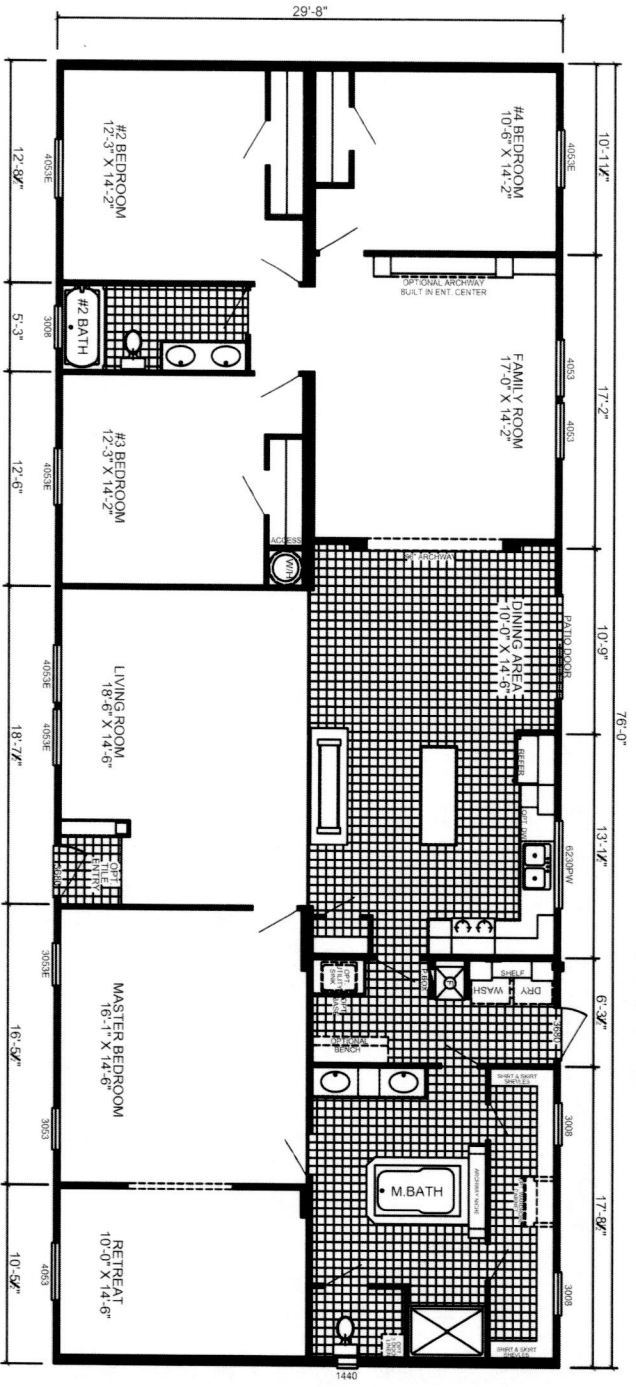

# OPTIONAL DELUXE EXTERIOR HAWTHORNE

**P-3764H**  
**4-BEDROOM / 2-BATH**  
**32 X 80 - Approx. 2254 Sq. Ft.**

8-22-2012  
 \* All room dimensions include closets and square footage figures are approximate.  
 \* Framing windows are available on optional 9'-0" sidewall houses only.  
 \* Siding shown is optional.  
 \* Small dormer is optional only.